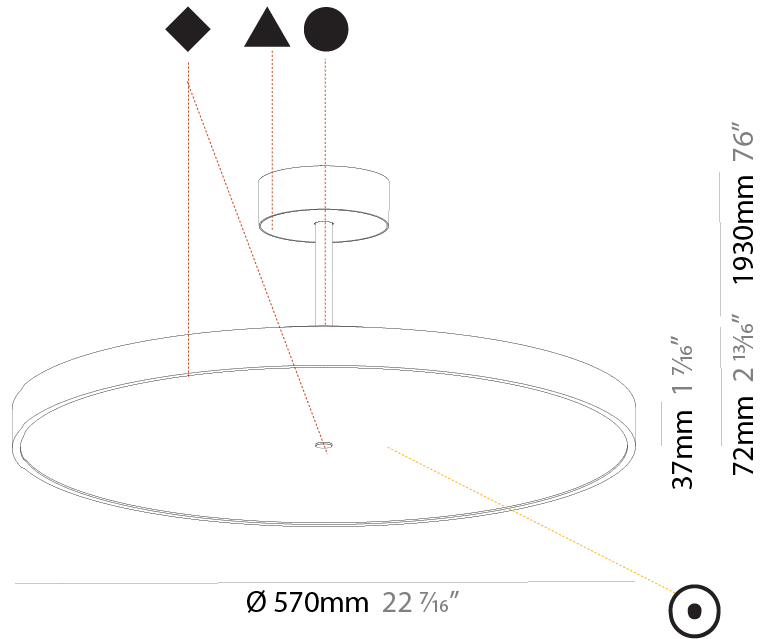

GENERAL

Series: Sign Diva Tube
Subseries: Sign Diva Tube
Brand: Prolicht
Division: Architectural
Mounting Type: Suspension
Mounting Location: Ceiling
Subcategory: Pendant

PHYSICAL

Shape: Round
Diameter (mm): 570
Diameter (in): 22 7/16
Height (mm): 72
Height (in): 2 13/16
Max. Overall Height (mm): 2002
Max. Overall Height (in): 78 13/16
Light Distribution: Direct
Weight (kg): 7.718
Weight (lbs): 17.015
Diffuser: PMMA - Opal / Micro-Prism / Sparkling Secret / Vintage Industrial
Fixture Finish: SSR / BKV / CWI / CRY / HAB / LAG / UFT / ITA / RUA / RUR / MIC / FTG / MYG / TWT / LOD / PUS / FRO / FUP / KIA / POP / BLS / SPG / MEY / GOH / GUM / CHC / COM / ABZ / JAG / OBR / MOS / ROR
Fixture Material: Extruded Aluminum / Steel

ELECTRICAL

Lamp Type: LED (Zhaga Standard)
Input Wattage (W): 49
Total Output Wattage (W): 46.9
Dimming: Tri-Mode (Non-Dimming and Phase Dimming (120Vac only) and 0-10V Dimming)
Driver Included: Yes
Driver Location: Integrated
Driver Type: Constant Current - Universal
Driver Class: Class 2
Input Voltage (V): 120 - 277
Constant Current (MA): 350

LED

Color Temperature (*K): 2700 / 3000 / 3500 / 4000
Max. Delivered Lumen (lm): 4978 / 5337 / 5384 / 5494
Nominal Lumen (lm): 6199 / 6646 / 6705 / 6842
CRI: >90 CRI
Lamp Life (hrs): 50000

OPTICAL

RATINGS AND CERTIFICATIONS

Certified By: Certified for North American Standards
IP rating: IP20