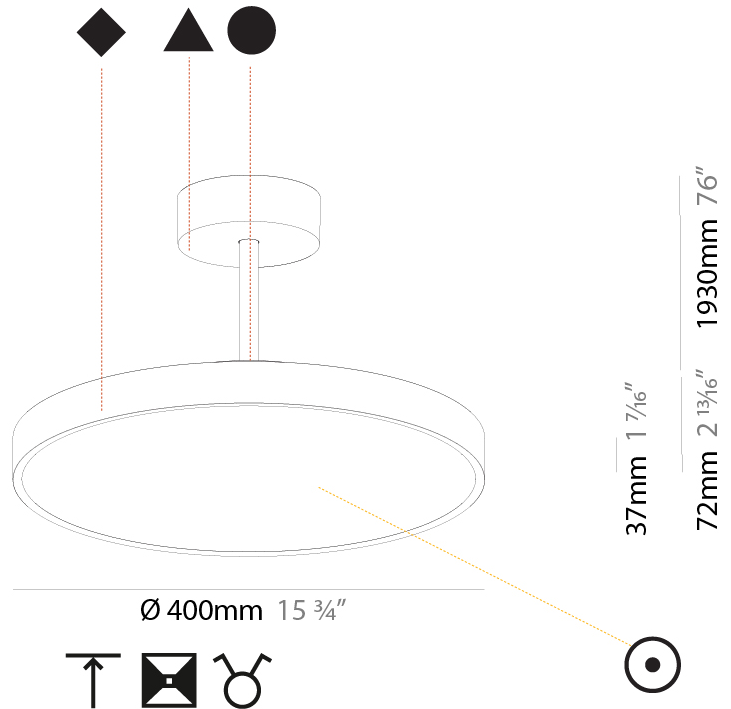

GENERAL

Series: Sign Diva Tube
Subseries: Sign Diva Tube
Brand: Prolicht
Division: Architectural
Mounting Type: Suspension
Mounting Location: Ceiling
Subcategory: Pendant

PHYSICAL

Shape: Round
Diameter (mm): 400
Diameter (in): 15 3/4
Height (mm): 72
Height (in): 2 13/16
Max. Overall Height (mm): 2002
Max. Overall Height (in): 78 13/16
Light Distribution: Direct / Indirect
Weight (kg): 3.314
Weight (lbs): 7.306
Diffuser: PMMA - Opal / Micro-Prism / Sparkling Secret / Vintage Industrial
Fixture Finish: SSR / BKV / CWI / CRY / HAB / LAG / UFT / ITA / RUA / RUR / MIC / FTG / MYG / TWT / LOD / PUS / FRO / FUP / KIA / POP / BLS / SPG / MEY / GOH / GUM / CHC / COM / ABZ / JAG / OBR / MOS / ROR
Fixture Material: Extruded Aluminum / Steel

ELECTRICAL

Lamp Type: LED (Zhaga Standard)
Input Wattage (W): 30
Total Output Wattage (W): 27.8
Dimming: Tri-Mode (Non-Dimming and Phase Dimming (120Vac only) and 0-10V Dimming)
Driver Included: Yes
Driver Location: Integrated
Driver Type: Constant Current - Universal
Driver Class: Class 2
Input Voltage (V): 120 - 277
Constant Current (MA): 500 / 350

LED

Color Temperature (*K): 3000 / 3500 / 4000
Max. Delivered Lumen (lm): 3049 / 3019 / 3055 / 3117
Nominal Lumen (lm): 4182 / 4142 / 4189 / 4275
CRI: >90 CRI
Lamp Life (hrs): 50000

OPTICAL

RATINGS AND CERTIFICATIONS

Certified By: Certified for North American Standards
IP rating: IP20

A