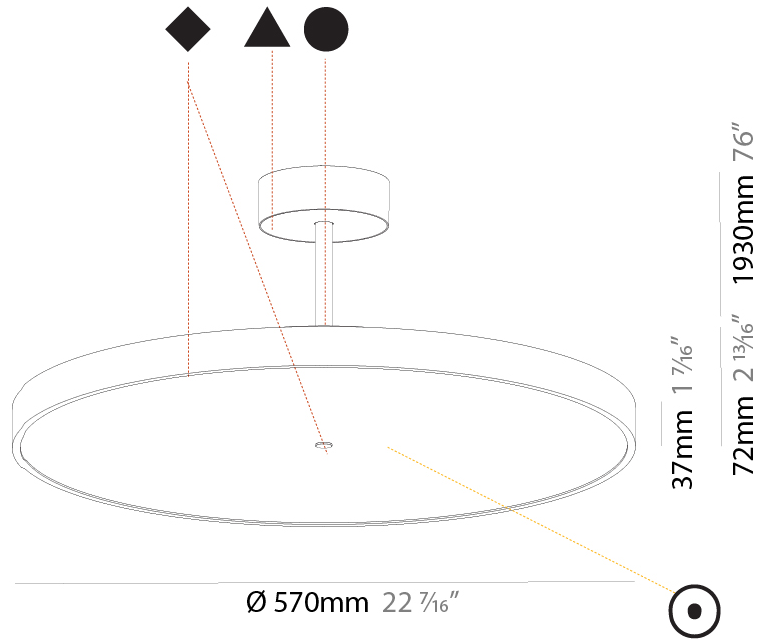

GENERAL

Series: Sign Diva Tube
Subseries: Sign Diva Tube
Brand: Prolicht
Division: Architectural
Mounting Type: Suspension
Mounting Location: Ceiling
Subcategory: Pendant

PHYSICAL

Shape: Round
Diameter (mm): 570
Diameter (in): 22 7/16
Height (mm): 72
Height (in): 2 13/16
Max. Overall Height (mm): 2002
Max. Overall Height (in): 78 13/16
Light Distribution: Direct / Indirect
Weight (kg): 8.533
Weight (lbs): 18.812
Diffuser: PMMA - Opal / Micro-Prism / Sparkling Secret / Vintage Industrial
Fixture Finish: SSR / BKV / CWI / CRY / HAB / LAG / UFT / ITA / RUA / RUR / MIC / FTG / MYG / TWT / LOD / PUS / FRO / FUP / KIA / POP / BLS / SPG / MEY / GOH / GUM / CHC / COM / ABZ / JAG / OBR / MOS / ROR
Fixture Material: Extruded Aluminum / Steel

ELECTRICAL

Lamp Type: LED (Zhaga Standard)
Input Wattage (W): 67
Dimming: Tri-Mode (Non-Dimming and Phase Dimming (120Vac only) and 0-10V Dimming)
Driver Included: Yes
Driver Location: Integrated
Driver Type: Constant Current - Universal
Driver Class: Class 2
Input Voltage (V): 120 - 277
Constant Current (MA): 350

LED

Color Temperature (°K): 2700 / 3000 / 3500 / 4000
Max. Delivered Lumen (lm): 6632 / 6728 / 6812 / 6951
Nominal Lumen (lm): 9097 / 9229 / 9344 / 9535
CRI: >90 CRI
Lamp Life (hrs): 50000

OPTICAL

RATINGS AND CERTIFICATIONS

Certified By: Certified for North American Standards
IP rating: IP20