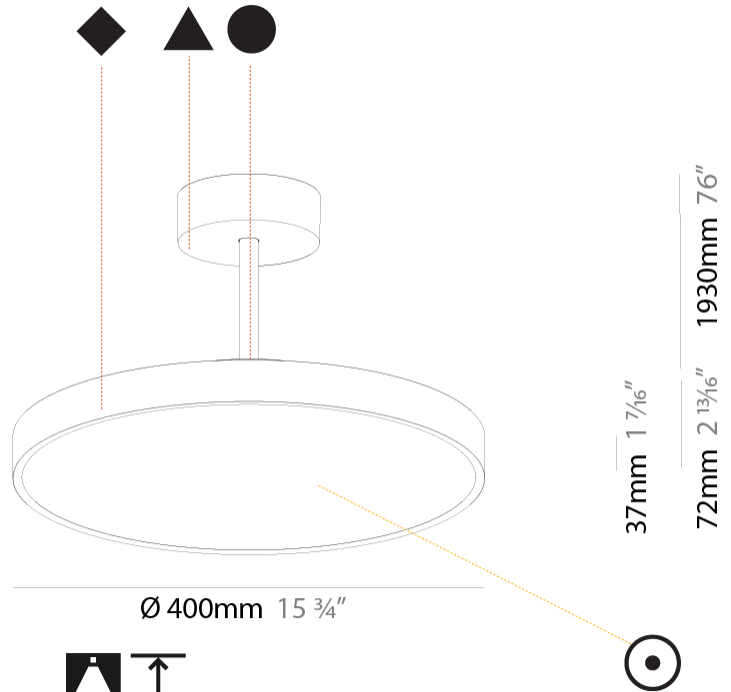

GENERAL

Series: Sign Diva Tube
Subseries: Sign Diva Tube
Brand: Prolicht
Division: Architectural
Mounting Type: Suspension
Mounting Location: Ceiling
Subcategory: Pendant

PHYSICAL

Shape: Round
Diameter (mm): 400
Diameter (in): 15 3/4
Height (mm): 72
Height (in): 2 13/16
Max. Overall Height (mm): 2002
Max. Overall Height (in): 78 13/16
Light Distribution: Direct
Weight (kg): 2.888
Weight (lbs): 6.366
Diffuser: PMMA - Opal / Micro-Prism / Sparkling Secret / Vintage Industrial
Fixture Finish: SSR / BKV / CWI / CRY / HAB / LAG / UFT / ITA / RUA / RUR / MIC / FTG / MYG / TWT / LOD / PUS / FRO / FUP / KIA / POP / BLS / SPG / MEY / GOH / GUM / CHC / COM / ABZ / JAG / OBR / MOS / ROR
Fixture Material: Extruded Aluminum / Steel

ELECTRICAL

Lamp Type: LED (Zhaga Standard)
Input Wattage (W): 17
Total Output Wattage (W): 16
Dimming: Tri-Mode (Non-Dimming and Phase Dimming (120Vac only) and 0-10V Dimming)
Driver Included: Yes
Driver Location: Integrated
Driver Type: Constant Current - Universal
Driver Class: Class 2
Input Voltage (V): 120 - 277
Constant Current (MA): 500

LED

Color Temperature (°K): 2700 / 3000 / 3500 / 4000
Max. Delivered Lumen (lm): 1807 / 1943 / 1951 / 1991
Nominal Lumen (lm): 2250 / 2450 / 2430 / 2480
CRI: >90 CRI
Lamp Life (hrs): 50000

OPTICAL

RATINGS AND CERTIFICATIONS

Certified By: Certified for North American Standards
IP rating: IP20